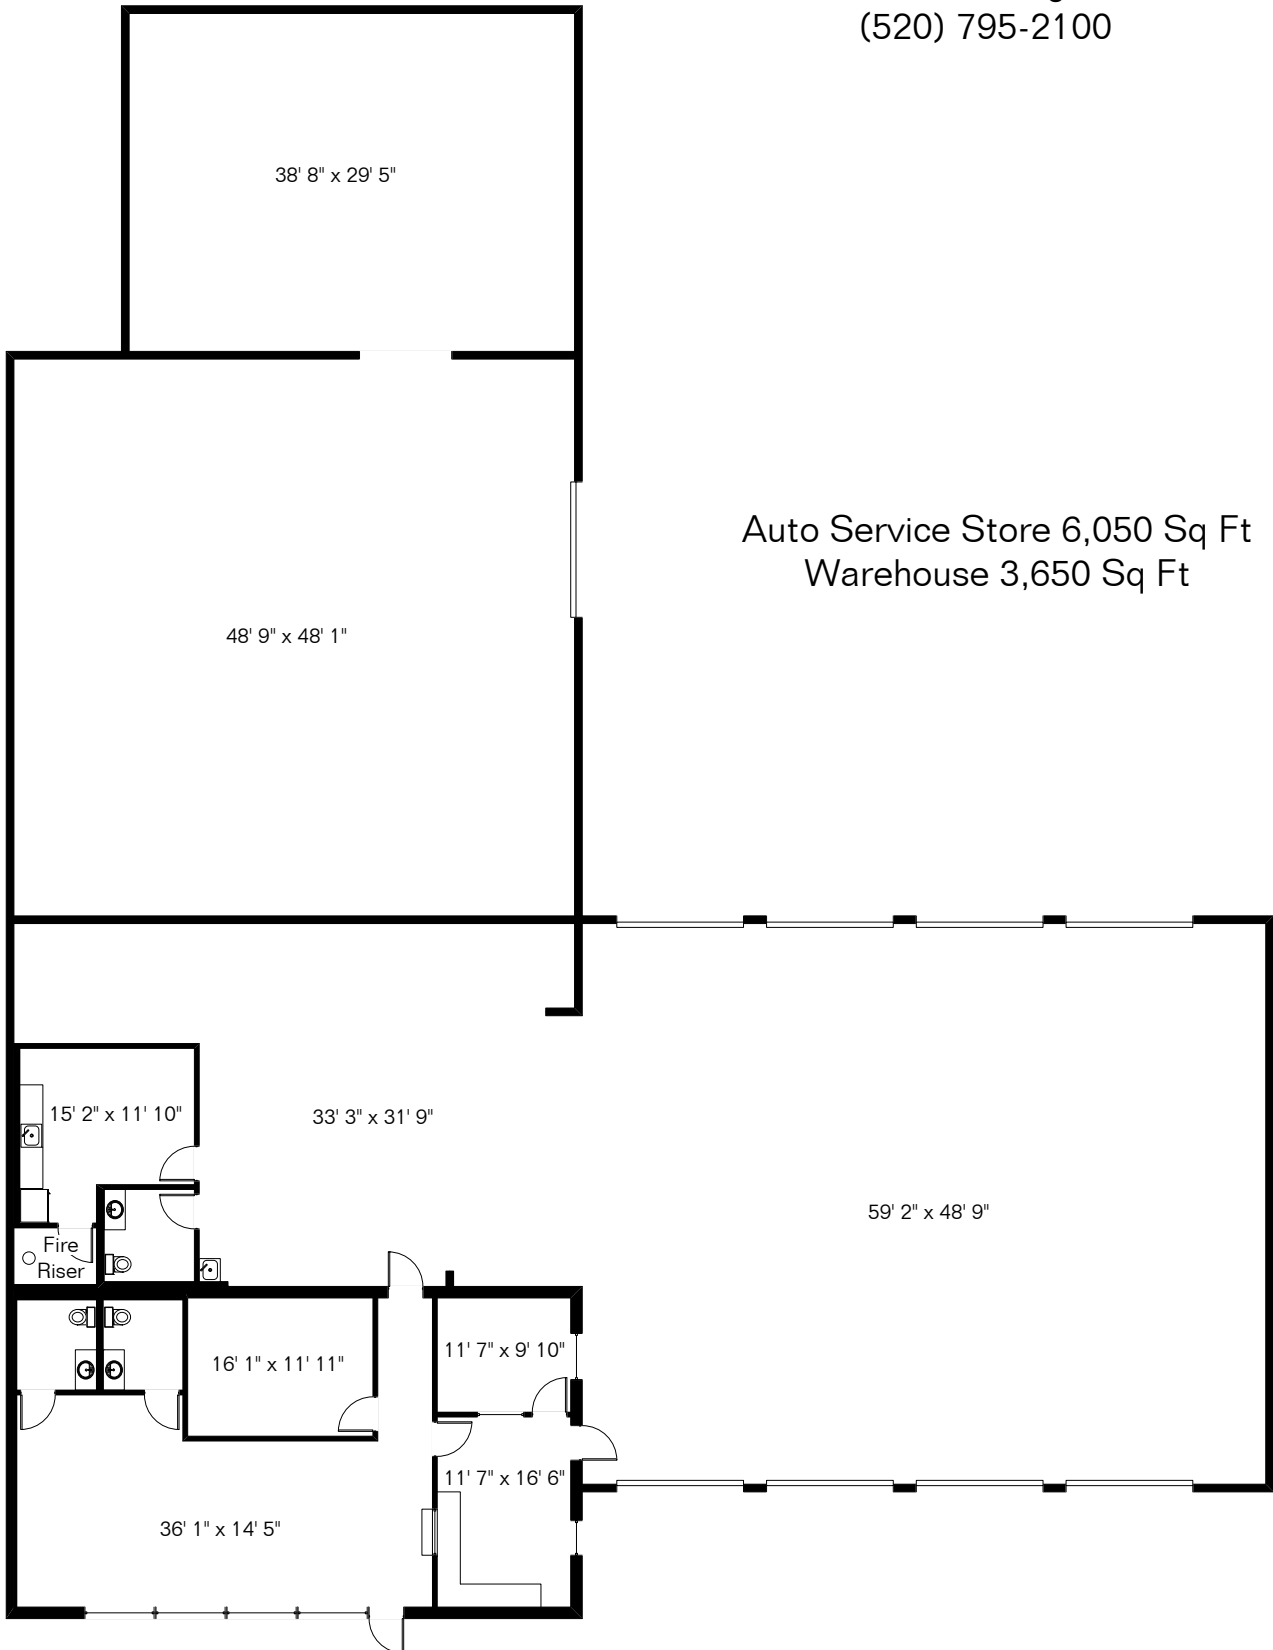

The square footages and room size information are deemed to be reliable but are not guaranteed and should be independently verified.

# 1402 S Kolb Rd

Paul Ash Management

(520) 795-2100

Site Visit December 2014

Copyright 2014 Floor Plans First! LLC  
All Rights Reserved.

[www.FloorPlansFirst.com](http://www.FloorPlansFirst.com)

Toll Free (877) 887-1500  
Voice (520) 881-1500  
Fax (520) 791-7701